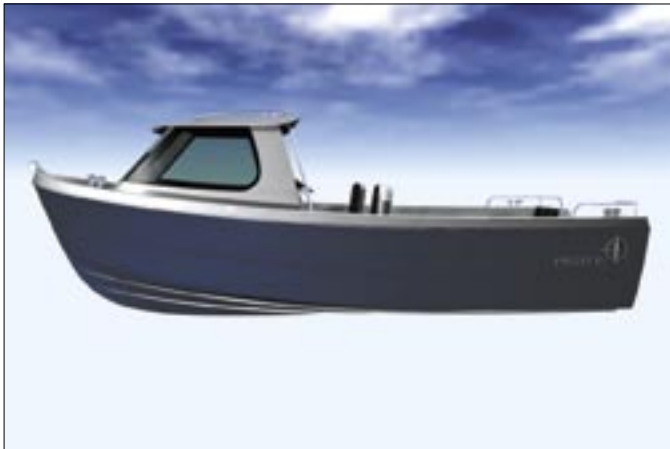

Details

Length (hull)	5.20 m
Beam	2.20 m
Boat Weight (excl. engine)	550 kg
CE Category	C (coastal up to force 6 and 2m wave height)
Passengers	5 (at 75kg each)
Outboard Motor	90hp long shaft
Performance	90hp - 32 + knots (provisional)
	50hp - 24 + knots (provisional)

Specification

Standard Equipment

- Stainless Steel Handrails
- Steering system
- Navigation Lights
- Self Draining Deck
- Boarding Ladder

Additional Equipment

- Mooring Canopy
- Cushion Set